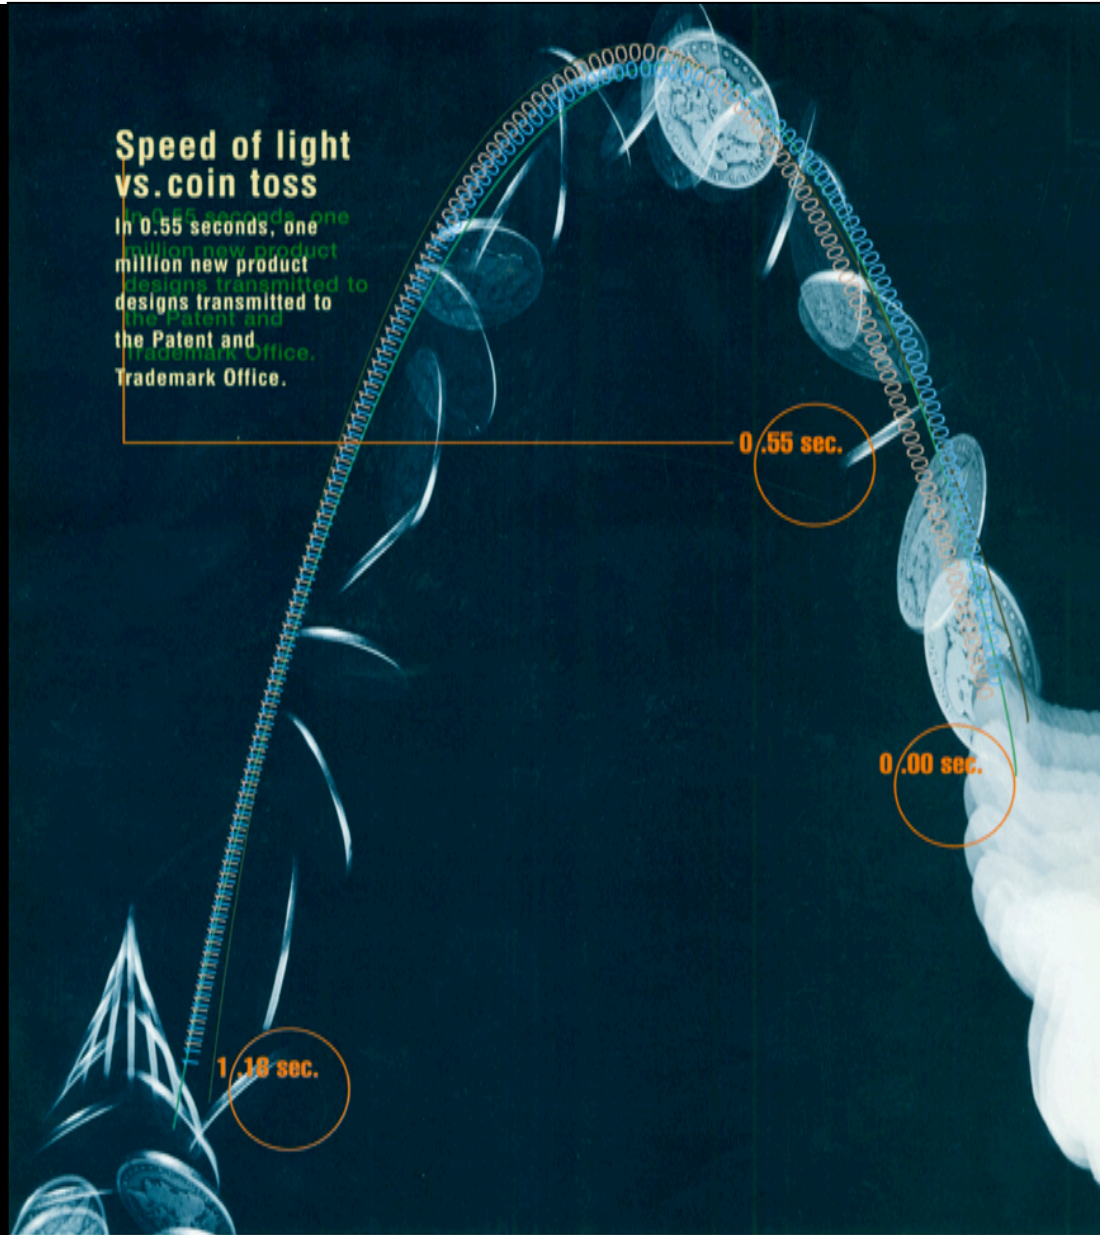

Speed of light vs. coin toss

In 0.55 seconds, one million new product designs transmitted to the Patent and Trademark Office.

© 1997 Experion Foundation.

Light wins, because nothing travels faster. Qwest's Macro Capacity™ Fiber Network is the first communications network to fully harness the power of light. Using Nortel's high-speed broadband technology (OC-192) and the world's purest fiber optics, the Qwest network is designed with more capacity than any other long-distance network. Which means with

NORTEL Qwest the outcome will always be the same: greater speed and reliability at a lower cost. We've
NORTHERN TELECOM captured light. And the world is about to become a very different place. www.qwest.net

ride the light

Qwest.